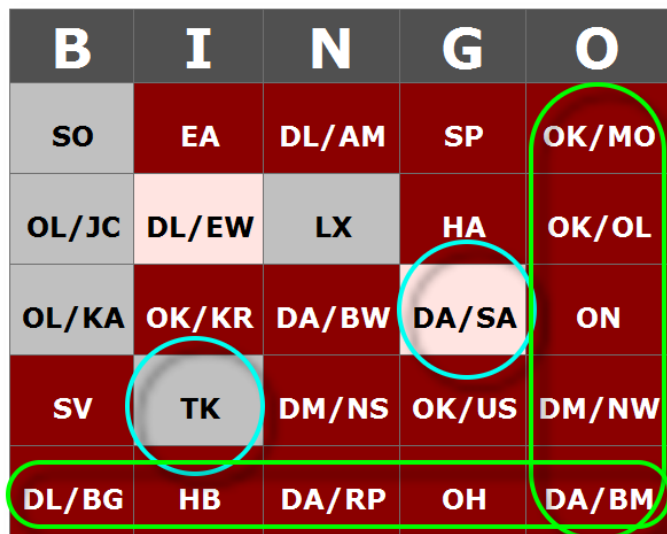

The **bright red boxes** with black letters mean that any other chaser has already worked a reference from this pool.

Yellow cells indicate that this region was indeed spotted, but no one has logged.

Importance of **gray boxes** is that this reference was not even logged. Maybe an incentive for one activator to bring exactly here a reference in the air?

GMAwatch helps finding

If you are logged into the GMA System, GMAwatch indicates that a particular reference is still missing for the Chaser bingo namely with a Bingo icon and a green **B**.

Latest Spots [RBNcheck quiet](#) [[Spot Map](#) | [Android App](#) | [SMS-Gateway +4915207583884](#)] [more](#) [New Spot](#)

28-Aug-2014 13:13 UTC: DK7ZH [just worked](#) OK2BDF/P (OK/MO-004) on 7 MHz in [CW](#)

"Most-Wanted" indicator on the home page

The "Most-Wanted" indicator on the home page displays, which fields are missing for a bingo and the percentage of participating Chaser exactly this field still must sign.

Example: Double Bingo and "Most-Wanted" fields for the triple bingo

How can I participate?

You need a GMA Account and in the “Stats”-menu the item for “Chaser bingo” must be assigned. That's all.

1.

⇒ Config
⇒ recalc points