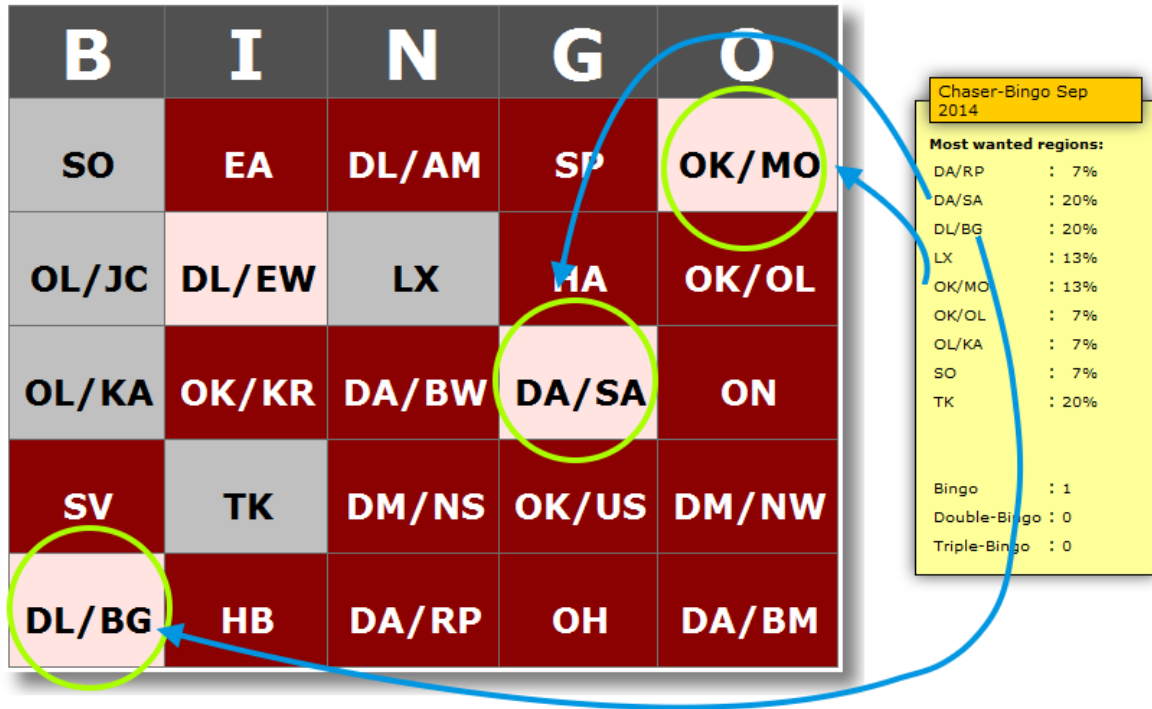

"Most-Wanted" indicator on the home page

The "Most-Wanted" indicator on the home page displays, which fields are missing for a bingo and the percentage of participating Chaser exactly this field still must sign.

Example: Double Bingo and "Most-Wanted" fields for the triple bingo